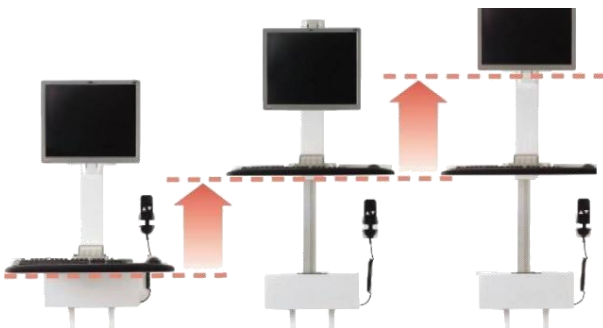

## FEATURES:

- One-Touch powered height adjustment with 16" travel range
- Keyboard & Monitor arm powered height adjustment.
- Keyboard platform with palm support
- Individual monitor height adjustments of 2".

### FEATURES:

- One-Touch powered height adjustment with 16" travel range
- Keyboard & Monitor pivot and move simultaneously.
- Keyboard & Monitor arm powered height adjustment.
- Keyboard platform with palm support
- Individual monitor height adjustments of 2".