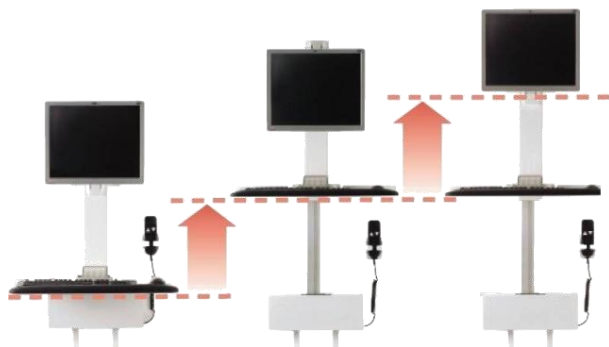

## FEATURES:

- One-Touch powered height adjustment with 16" travel range
- Keyboard & Monitor arm powered height adjustment.
- Keyboard platform with palm support
- Individual monitor height adjustments of 2".

### FEATURES:

- One-Touch powered height adjustment with 16" travel range
- Keyboard & Monitor pivot and move simultaneously.
- Keyboard & Monitor arm powered height adjustment.
- Keyboard platform with palm support
- Individual monitor height adjustments of 2".