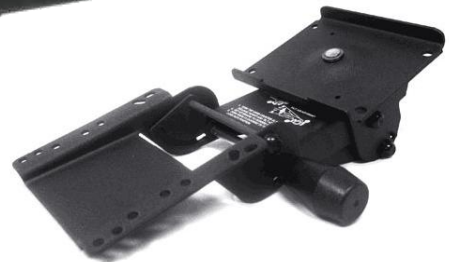

ECO-DELUXE

KEYBOARD TRAY COMBO

KEYBOARD PLATFORM

- Standard 23" platform
- Anti-Skid grip strips
- Mousing surface has 3 forward index positions
- Mousing surface adjusts easily from side to side for right and left-hand usage.
- Built-in cable manager and fence prevents mouse from slipping off the tray.
- Plug-in foam-gel wrist rest offers gentle support.

ARTICULATING ARM

- Low Profile Design provides for maximum leg room.
- Spring assisted to help counter balance keyboard and tray weight.
- Soft touch knob for simultaneous height and tilt adjustment
- Stores on plastic glide track for easy lateral movement.
- 360° rotation

ECO-SPECIAL KEYBOARD TRAY COMBO

KEYBOARD PLATFORM

- Standard 25" cut corner platform
- Accommodates both keyboard and mouse on the same level
- Single palm rest allows for left or right handed mousing
- Includes mouse pads, mouse guards, cord management clip and detachable palm rest

ARTICULATING ARM

- 17" glide track
- Spring assisted 6.25" height adjustment (1.25" above and 5" below track)
- Soft touch knob for simultaneous height and tilt adjustment
- +10°/-15° tilt adjustment
- 360° rotation