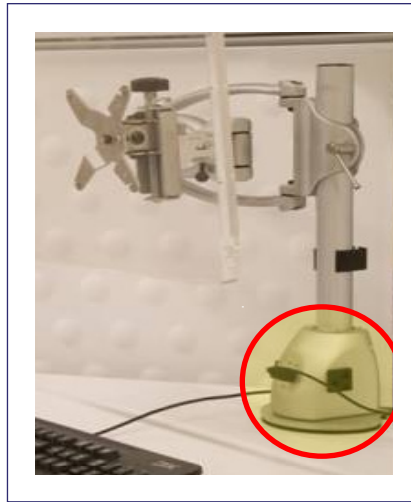

I.C.E. Cube

Intergrated Connectivity & Electricity

Revolutionizing the Workstation

PRODUCT HIGHLIGHTS

- Mounts to any Ergotech monitor mount and any other that has an 1.5" Diameter Pole.
- 4-Port Power Supply Hub
- 2 Port USB Hub
- Height Adjustable
- Retro Fit-able to existing Ergotech products (100 and 200 series)
- Available in black and silver